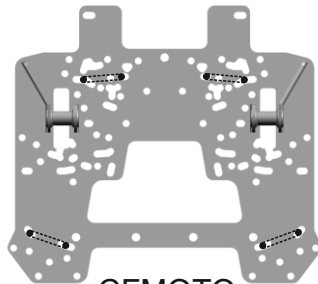

Universal mount plate for snow plow

Part No.: 2444.0038.1

Fitments:

- Arctic Cat: TRV 500, 700, 1000/ MUDPRO 700, 1000
- BRP: Outlander G2
- CFMOTO: CFORCE 400, 400HO, 500, 450, 520/ CFORCE 500,600/
CFORCE 500 H.O., 550 H.O./ CFORCE 800/CFORCE 850
- HISUN: FORGE 700, 500
- Honda: TRX 420 Rancher/ TRX 500 Foreman, TRX 500 Foreman Rubicon
- Kawasaki: BRUTE FORCE 750
- Polaris: Sportsman 570/ Sportsman Touring 570/ Sportsman Touring 850, 550/
Scrambler 850, 1000
- Suzuki: KingQuad 750, 500
- Stels: Leopard 600, 650/ Guepard 650,800,850
- Yamaha: Grizzly 350, 450, 550 (2011), 700 (2013), 700 (2016-)/ Kodiak 700 (2016-)

Content

1. Mount plate.....	1 pc.
2. Bracket.....	2 pc.
3. Bracket.....	4 pc.
4. Clamp.....	4 pc.
5. Bolt M10x35.....	3 pc.
6. Bolt M8x70.....	8 pc.
7. Bolt M8x20.....	4 pc.
8. Nut M8.....	8 pc.
9. Washer 8.....	4 pc.
10. Enlarged washer 8.....	8 pc.
11. Washer 10.....	3 pc.
12. Insert nut M10x65.....	1 pc.
13. Insert nut M10x105.....	2 pc.

Installation Instructions

1. Mount universal mount plate no.1 under the ATV frame, then fix it to the frame using clamps no.4, washers no.10, nuts M8 no.8.

To install the plate on ATV Outlander G2 use brackets no.2, bolts M8x20 no.7, washers 8 no.9.

To install the plate on ATV Polaris Sportsman 570 use insert nuts no.12, no.13, bolts M10x35 no.5, washers 10 no.11.

Universal mount

Mount for BRP Outlander G2

Mount for Polaris Sportsman 570

Attachment

Arctic Cat
TRV 500/700/1000
MUD PRO 700/1000