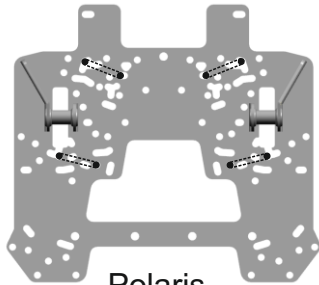

Polaris
Scrambler 850/1000