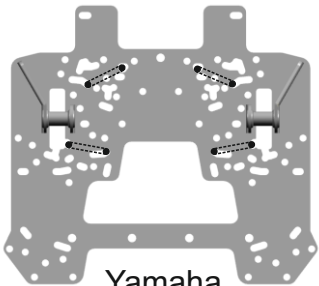

Yamaha
Grizzly 550/700
Kodiak 700