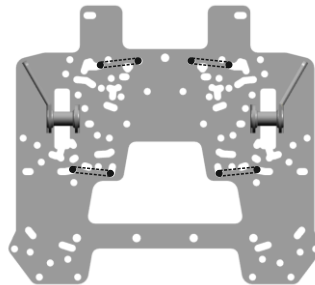

Universal mount plate for snow plow

Part No.: 2444.0038.1

Fitments:

- Arctic Cat: TRV 500, 700, 1000/ MUDPRO 700, 1000
- BRP: Outlander G2
- CFMOTO: CFORCE 400, 400HO, 500, 450, 520/ CFORCE 500,600/
CFORCE 500 H.O., 550 H.O./ CFORCE 800/CFORCE 850
- HISUN: FORGE 700, 500
- Honda: TRX 420 Rancher/ TRX 500 Foreman, TRX 500 Foreman Rubicon
- Kawasaki: BRUTE FORCE 750
- Polaris: Sportsman 570/ Sportsman Touring 570/ Sportsman Touring 850, 550/
Scrambler 850, 1000
- Suzuki: KingQuad 750, 500
- Stels: Leopard 600, 650/ Guepard 650,800,850
- Yamaha: Grizzly 350, 450, 550 (2011), 700 (2013), 700 (2016-)/ Kodiak 700 (2016-)

Content

1. Mount plate.....	1 pc.
2. Bracket.....	2 pc.
3. Bracket.....	4 pc.
4. Clamp.....	4 pc.
5. Bolt M10x35.....	3 pc.
6. Bolt M8x70.....	8 pc.
7. Bolt M8x20.....	4 pc.
8. Nut M8.....	8 pc.
9. Washer 8.....	4 pc.
10. Enlarged washer 8.....	8 pc.
11. Washer 10.....	3 pc.
12. Insert nut M10x65.....	1 pc.
13. Insert nut M10x105.....	2 pc.

To install the plate on ATV Polaris Sportsman 570 use insert nuts no.12, no.13, bolts M10x35 no.5, washers 10 no.11.

Universal mount

Mount for BRP Outlander G2

Mount for Polaris Sportsman 570

Attachment

Arctic Cat
TRV 500/700/1000
MUD PRO 700/1000

CFMOTO
CForce 400/450/520

CFMOTO
CForce 550

CFMOTO
CForce 500/600

CFMOTO
CForce 800/820

CFMOTO
CForce 850

Honda
TRX 420/500

Honda
Rincoln TRX 680

Attachment