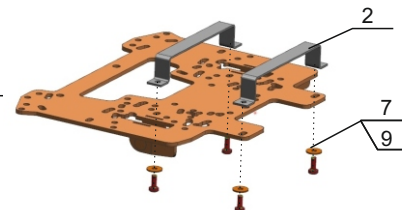

Universal mount plate for snow plow

Part No.: 2444.0038.1

Fitments:

- Arctic Cat: TRV 500, 700, 1000/ MUDPRO 700, 1000
- BRP: Outlander G2
- CFMOTO: CFORCE 400, 400HO, 500, 450, 520/ CFORCE 500,600/
CFORCE 500 H.O., 550 H.O./ CFORCE 800/CFORCE 850
- HISUN: FORGE 700, 500
- Honda: TRX 420 Rancher/ TRX 500 Foreman, TRX 500 Foreman Rubicon
- Kawasaki: BRUTE FORCE 750
- Polaris: Sportsman 570/ Sportsman Touring 570/ Sportsman Touring 850, 550/
Scrambler 850, 1000
- Suzuki: KingQuad 750, 500
- Stels: Leopard 600, 650/ Guepard 650,800,850
- Yamaha: Grizzly 350, 450, 550 (2011), 700 (2013), 700 (2016-)/ Kodiak 700 (2016-)

Content

1. Mount plate.....	1 pc.
2. Bracket.....	2 pc.
3. Bracket.....	4 pc.
4. Clamp.....	4 pc.
5. Bolt M10x35.....	3 pc.
6. Bolt M8x70.....	8 pc.
7. Bolt M8x20.....	4 pc.
8. Nut M8.....	8 pc.
9. Washer 8.....	4 pc.
10. Enlarged washer 8.....	8 pc.
11. Washer 10.....	3 pc.
12. Insert nut M10x65.....	1 pc.
13. Insert nut M10x105.....	2 pc.

Installation Instructions

1. Mount universal mount plate no.1 under the ATV frame, then fix it to the frame using clamps no.4, washers no.10, nuts M8 no.8.

To install the plate on ATV Outlander G2 use brackets no.2, bolts M8x20 no.7, washers 8 no.9.

To install the plate on ATV Polaris Sportsman 570 use insert nuts no.12, no.13, bolts M10x35 no.5, washers 10 no.11.

Universal mount

Mount for BRP Outlander G2

Mount for Polaris Sportsman 570

Attachment

Arctic Cat
TRV 500/700/1000
MUD PRO 700/1000