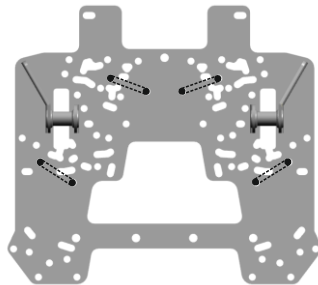

Content

1. Mount plate.....	1 pc.
2. Bracket.....	2 pc.
3. Bracket.....	4 pc.
4. Clamp.....	4 pc.
5. Bolt M10x35.....	3 pc.
6. Bolt M8x70.....	8 pc.
7. Bolt M8x20.....	4 pc.
8. Nut M8.....	8 pc.
9. Washer 8.....	4 pc.
10. Enlarged washer 8.....	8 pc.
11. Washer 10.....	3 pc.
12. Insert nut M10x65.....	1 pc.
13. Insert nut M10x105.....	2 pc.

Installation Instructions

1. Mount universal mount plate no.1 under the ATV frame, then fix it to the frame using clamps no.4, washers no.10, nuts M8 no.8.

To install the plate on ATV Outlander G2 use brackets no.2, bolts M8x20 no.7, washers 8 no.9.

To install the plate on ATV Polaris Sportsman 570 use insert nuts no.12, no.13, bolts M10x35 no.5, washers 10 no.11.

Universal mount

Mount for BRP Outlander G2

Mount for Polaris Sportsman 570

Attachment

Arctic Cat
TRV 500/700/1000
MUD PRO 700/1000

CFMOTO
CForce 400/450/520

CFMOTO
CForce 550

CFMOTO
CForce 500/600

CFMOTO
CForce 800/820

CFMOTO
CForce 850

Honda
TRX 420/500

Honda
Rincoln TRX 680

Attachment