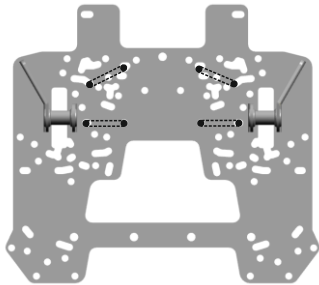

CFMOTO
CForce 800/820