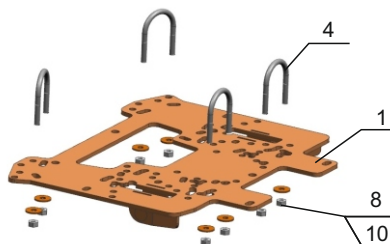

Universal mount plate for snow plow

Part No.: 2444.0038.1

Fitments:

- Arctic Cat: TRV 500, 700, 1000/ MUDPRO 700, 1000
- BRP: Outlander G2
- CFMOTO: CFORCE 400, 400HO, 500, 450, 520/ CFORCE 500,600/
CFORCE 500 H.O., 550 H.O./ CFORCE 800/CFORCE 850
- HISUN: FORGE 700, 500
- Honda: TRX 420 Rancher/ TRX 500 Foreman, TRX 500 Foreman Rubicon
- Kawasaki: BRUTE FORCE 750
- Polaris: Sportsman 570/ Sportsman Touring 570/ Sportsman Touring 850, 550/
Scrambler 850, 1000
- Suzuki: KingQuad 750, 500
- Stels: Leopard 600, 650/ Guepard 650,800,850
- Yamaha: Grizzly 350, 450, 550 (2011), 700 (2013), 700 (2016-)/ Kodiak 700 (2016-)

Content

1. Mount plate.....	1 pc.
2. Bracket.....	2 pc.
3. Bracket.....	4 pc.
4. Clamp.....	4 pc.
5. Bolt M10x35.....	3 pc.
6. Bolt M8x70.....	8 pc.
7. Bolt M8x20.....	4 pc.
8. Nut M8.....	8 pc.
9. Washer 8.....	4 pc.
10. Enlarged washer 8.....	8 pc.
11. Washer 10.....	3 pc.
12. Insert nut M10x65.....	1 pc.
13. Insert nut M10x105.....	2 pc.

Installation Instructions

1. Mount universal mount plate no.1 under the ATV frame, then fix it to the frame using clamps no.4, washers no.10, nuts M8 no.8.

To install the plate on ATV Outlander G2 use brackets no.2, bolts M8x20 no.7, washers 8 no.9.

To install the plate on ATV Polaris Sportsman 570 use insert nuts no.12, no.13, bolts M10x35 no.5, washers 10 no.11.

Universal mount

Mount for BRP Outlander G2

Mount for Polaris Sportsman 570

Attachment

Arctic Cat
TRV 500/700/1000
MUD PRO 700/1000