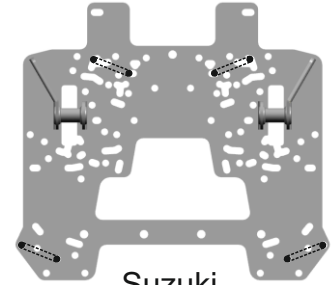

Suzuki
KingQuad 750