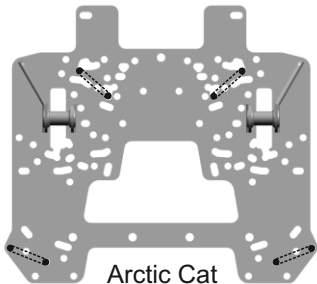

Universal mount plate for snow plow

Part No.: 2444.0038.1

Fitments:

- Arctic Cat: TRV 500, 700, 1000/ MUDPRO 700, 1000
- BRP: Outlander G2
- CFMOTO: CFORCE 400, 400HO, 500, 450, 520/ CFORCE 500,600/
CFORCE 500 H.O., 550 H.O./ CFORCE 800/CFORCE 850
- HISUN: FORGE 700, 500
- Honda: TRX 420 Rancher/ TRX 500 Foreman, TRX 500 Foreman Rubicon
- Kawasaki: BRUTE FORCE 750
- Polaris: Sportsman 570/ Sportsman Touring 570/ Sportsman Touring 850, 550/
Scrambler 850, 1000
- Suzuki: KingQuad 750, 500
- Stels: Leopard 600, 650/ Guepard 650,800,850
- Yamaha: Grizzly 350, 450, 550 (2011), 700 (2013), 700 (2016-)/ Kodiak 700 (2016-)

Content

1. Mount plate.....	1 pc.
2. Bracket.....	2 pc.
3. Bracket.....	4 pc.
4. Clamp.....	4 pc.
5. Bolt M10x35.....	3 pc.
6. Bolt M8x70.....	8 pc.
7. Bolt M8x20.....	4 pc.
8. Nut M8.....	8 pc.
9. Washer 8.....	4 pc.
10. Enlarged washer 8.....	8 pc.
11. Washer 10.....	3 pc.
12. Insert nut M10x65.....	1 pc.
13. Insert nut M10x105.....	2 pc.

Installation Instructions

1. Mount universal mount plate no.1 under the ATV frame, then fix it to the frame using clamps no.4, washers no.10, nuts M8 no.8.

To install the plate on ATV Outlander G2 use brackets no.2, bolts M8x20 no.7, washers 8 no.9.

To install the plate on ATV Polaris Sportsman 570 use insert nuts no.12, no.13, bolts M10x35 no.5, washers 10 no.11.

Universal mount

Mount for BRP Outlander G2

Mount for Polaris Sportsman 570

Attachment

Arctic Cat
TRV 500/700/1000
MUD PRO 700/1000