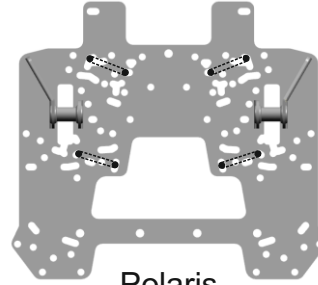

Polaris
Sportsman 850