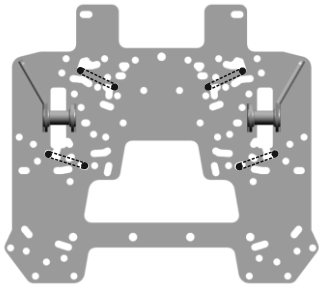

Yamaha
Grizzly 350/450