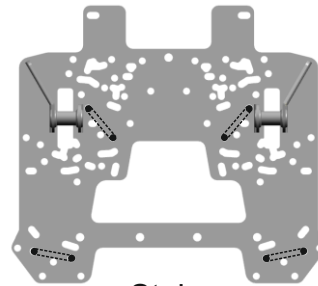

Stels
Leopard 600/650