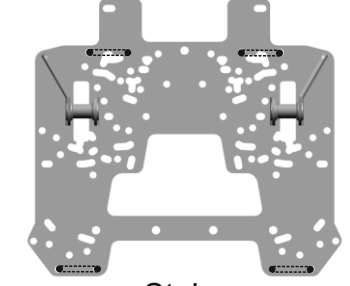

Stels
Guepard 650/800/850