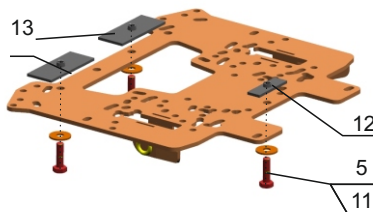

Content

1. Mount plate.....	1 pc.
2. Bracket.....	2 pc.
3. Bracket.....	4 pc.
4. Clamp.....	4 pc.
5. Bolt M10x35.....	3 pc.
6. Bolt M8x70.....	8 pc.
7. Bolt M8x20.....	4 pc.
8. Nut M8.....	8 pc.
9. Washer 8.....	4 pc.
10. Enlarged washer 8.....	8 pc.
11. Washer 10.....	3 pc.
12. Insert nut M10x65.....	1 pc.
13. Insert nut M10x105.....	2 pc.

Installation Instructions

1. Mount universal mount plate no.1 under the ATV frame, then fix it to the frame using clamps no.4, washers no.10, nuts M8 no.8.

To install the plate on ATV Outlander G2 use brackets no.2, bolts M8x20 no.7, washers 8 no.9.

To install the plate on ATV Polaris Sportsman 570 use insert nuts no.12, no.13, bolts M10x35 no.5, washers 10 no.11.

Universal mount

Mount for BRP Outlander G2

Mount for Polaris Sportsman 570

Attachment

Arctic Cat
TRV 500/700/1000
MUD PRO 700/1000

CFMOTO
CForce 400/450/520

CFMOTO
CForce 550

CFMOTO
CForce 500/600

CFMOTO
CForce 800/820

CFMOTO
CForce 850

Honda
TRX 420/500

Honda
Rincoln TRX 680

Attachment