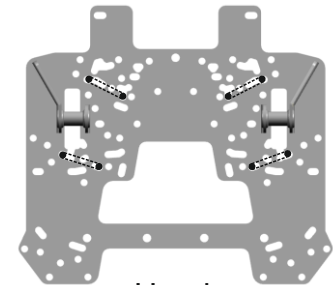

Universal mount plate for snow plow

Part No.: 2444.0038.1

Fitments:

- Arctic Cat: TRV 500, 700, 1000/ MUDPRO 700, 1000
- BRP: Outlander G2
- CFMOTO: CFORCE 400, 400HO, 500, 450, 520/ CFORCE 500,600/
CFORCE 500 H.O., 550 H.O./ CFORCE 800/CFORCE 850
- HISUN: FORGE 700, 500
- Honda: TRX 420 Rancher/ TRX 500 Foreman, TRX 500 Foreman Rubicon
- Kawasaki: BRUTE FORCE 750
- Polaris: Sportsman 570/ Sportsman Touring 570/ Sportsman Touring 850, 550/
Scrambler 850, 1000
- Suzuki: KingQuad 750, 500
- Stels: Leopard 600, 650/ Guepard 650,800,850
- Yamaha: Grizzly 350, 450, 550 (2011), 700 (2013), 700 (2016-)/ Kodiak 700 (2016-)

Installation Instructions

1. Mount universal mount plate no.1 under the ATV frame, then fix it to the frame using clamps no.4, washers no.10, nuts M8 no.8.

To install the plate on ATV Outlander G2 use brackets no.2, bolts M8x20 no.7, washers 8 no.9.

To install the plate on ATV Polaris Sportsman 570 use insert nuts no.12, no.13, bolts M10x35 no.5, washers 10 no.11.

Universal mount

Mount for BRP Outlander G2

Mount for Polaris Sportsman 570

Attachment

Arctic Cat
TRV 500/700/1000
MUD PRO 700/1000

CFMOTO
CForce 400/450/520

CFMOTO
CForce 550

CFMOTO
CForce 500/600

CFMOTO
CForce 800/820

CFMOTO
CForce 850

Honda
TRX 420/500

Honda
Rincoln TRX 680

Attachment